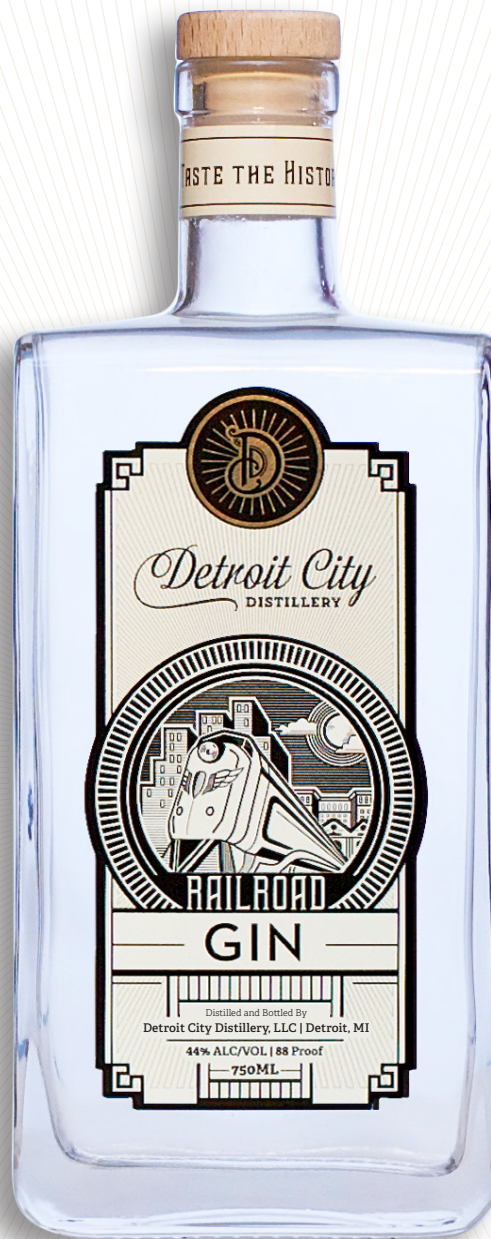

Product Code: #12524 Railroad Gin

**FOR THOSE WHO
DETERMINE THEIR
OWN DESTINATION.**

Few things are finer in life than a classic dry gin served in a dimly lit railcar. Our London-style gin meets at the crossroads of alchemy and botany with the finest juniper, cardamom, citrus and spice. From the Grand Trunk to the Transcontinental, creating the consummate gin is a journey. May your journey be destined for distinction.

SPECIFICATIONS

44% ALC/VOL

88 PROOF

BOTANICALS

- Juniper
- Cardamom
- Coriander
- Star Anise
- Orris Root
- Fresh Orange Peel
- Cinnamon

All botanicals sourced from Germack Co, located in Detroit's historic Eastern Market